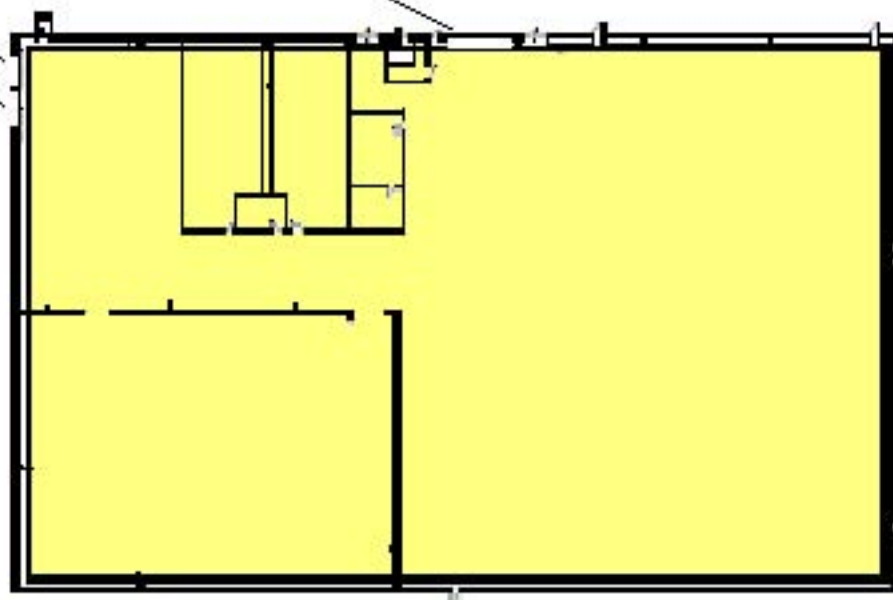

142K appx sf

OFFICE

BOILER ROOM

Available

Square D

OFFICE

* DENOTES DOCK DOOR

docks

drive-in

**EastPoint
Building D
25,200 SF**